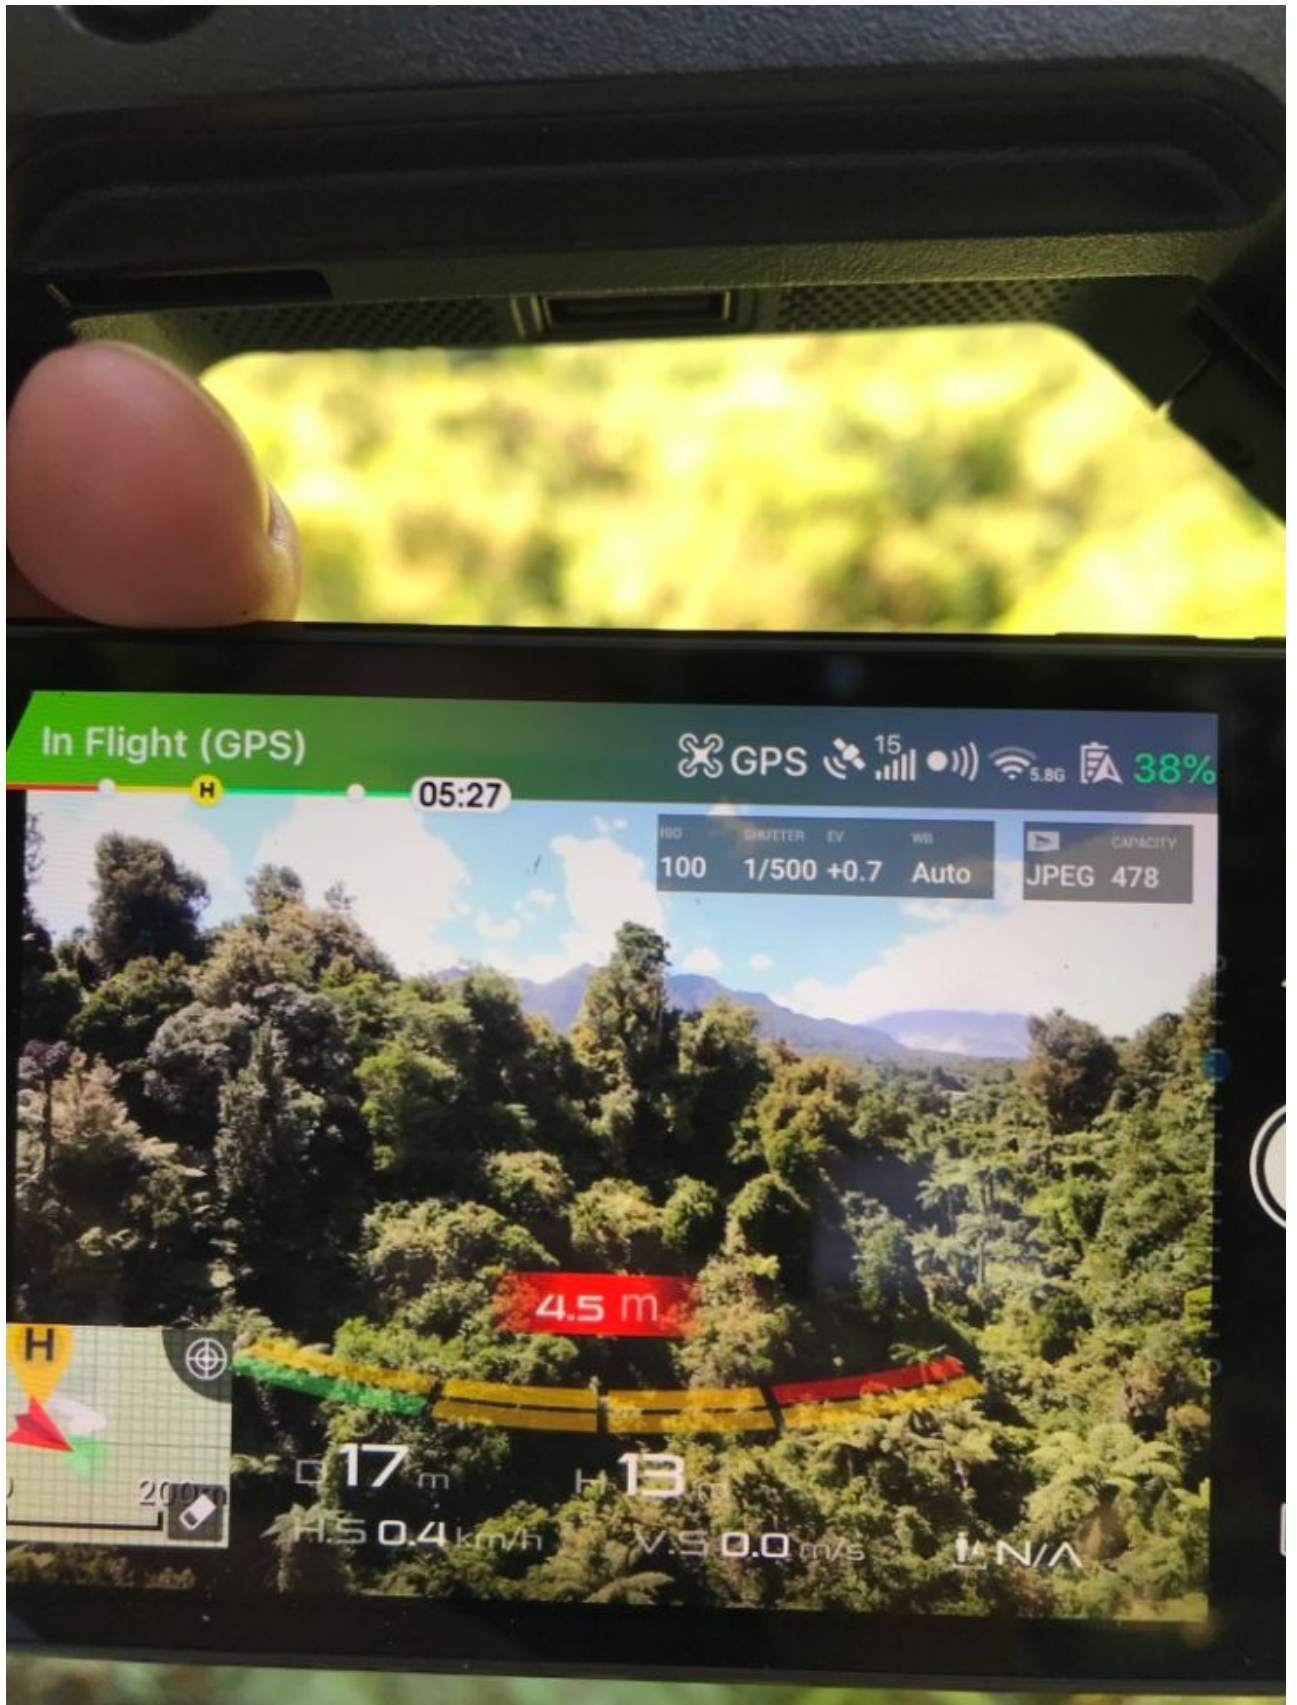

Drone Photographs

Photograph 1: Drone at ground level.

Photograph 2: 13m above ground level facing towards 852 Dover Road from the Mountain View Cabin site. No view of neighbouring grassland.

Photograph 3: 14m above ground level facing towards 852 Dover Road from the Mountain View Cabin site. Small section of grassland showing.

Photograph 4: 27m above ground level facing towards 852 Dover Road from the Mountain View Cabin site. Grassland of 828 Dover Road and 852 Dover Road grassland visible.