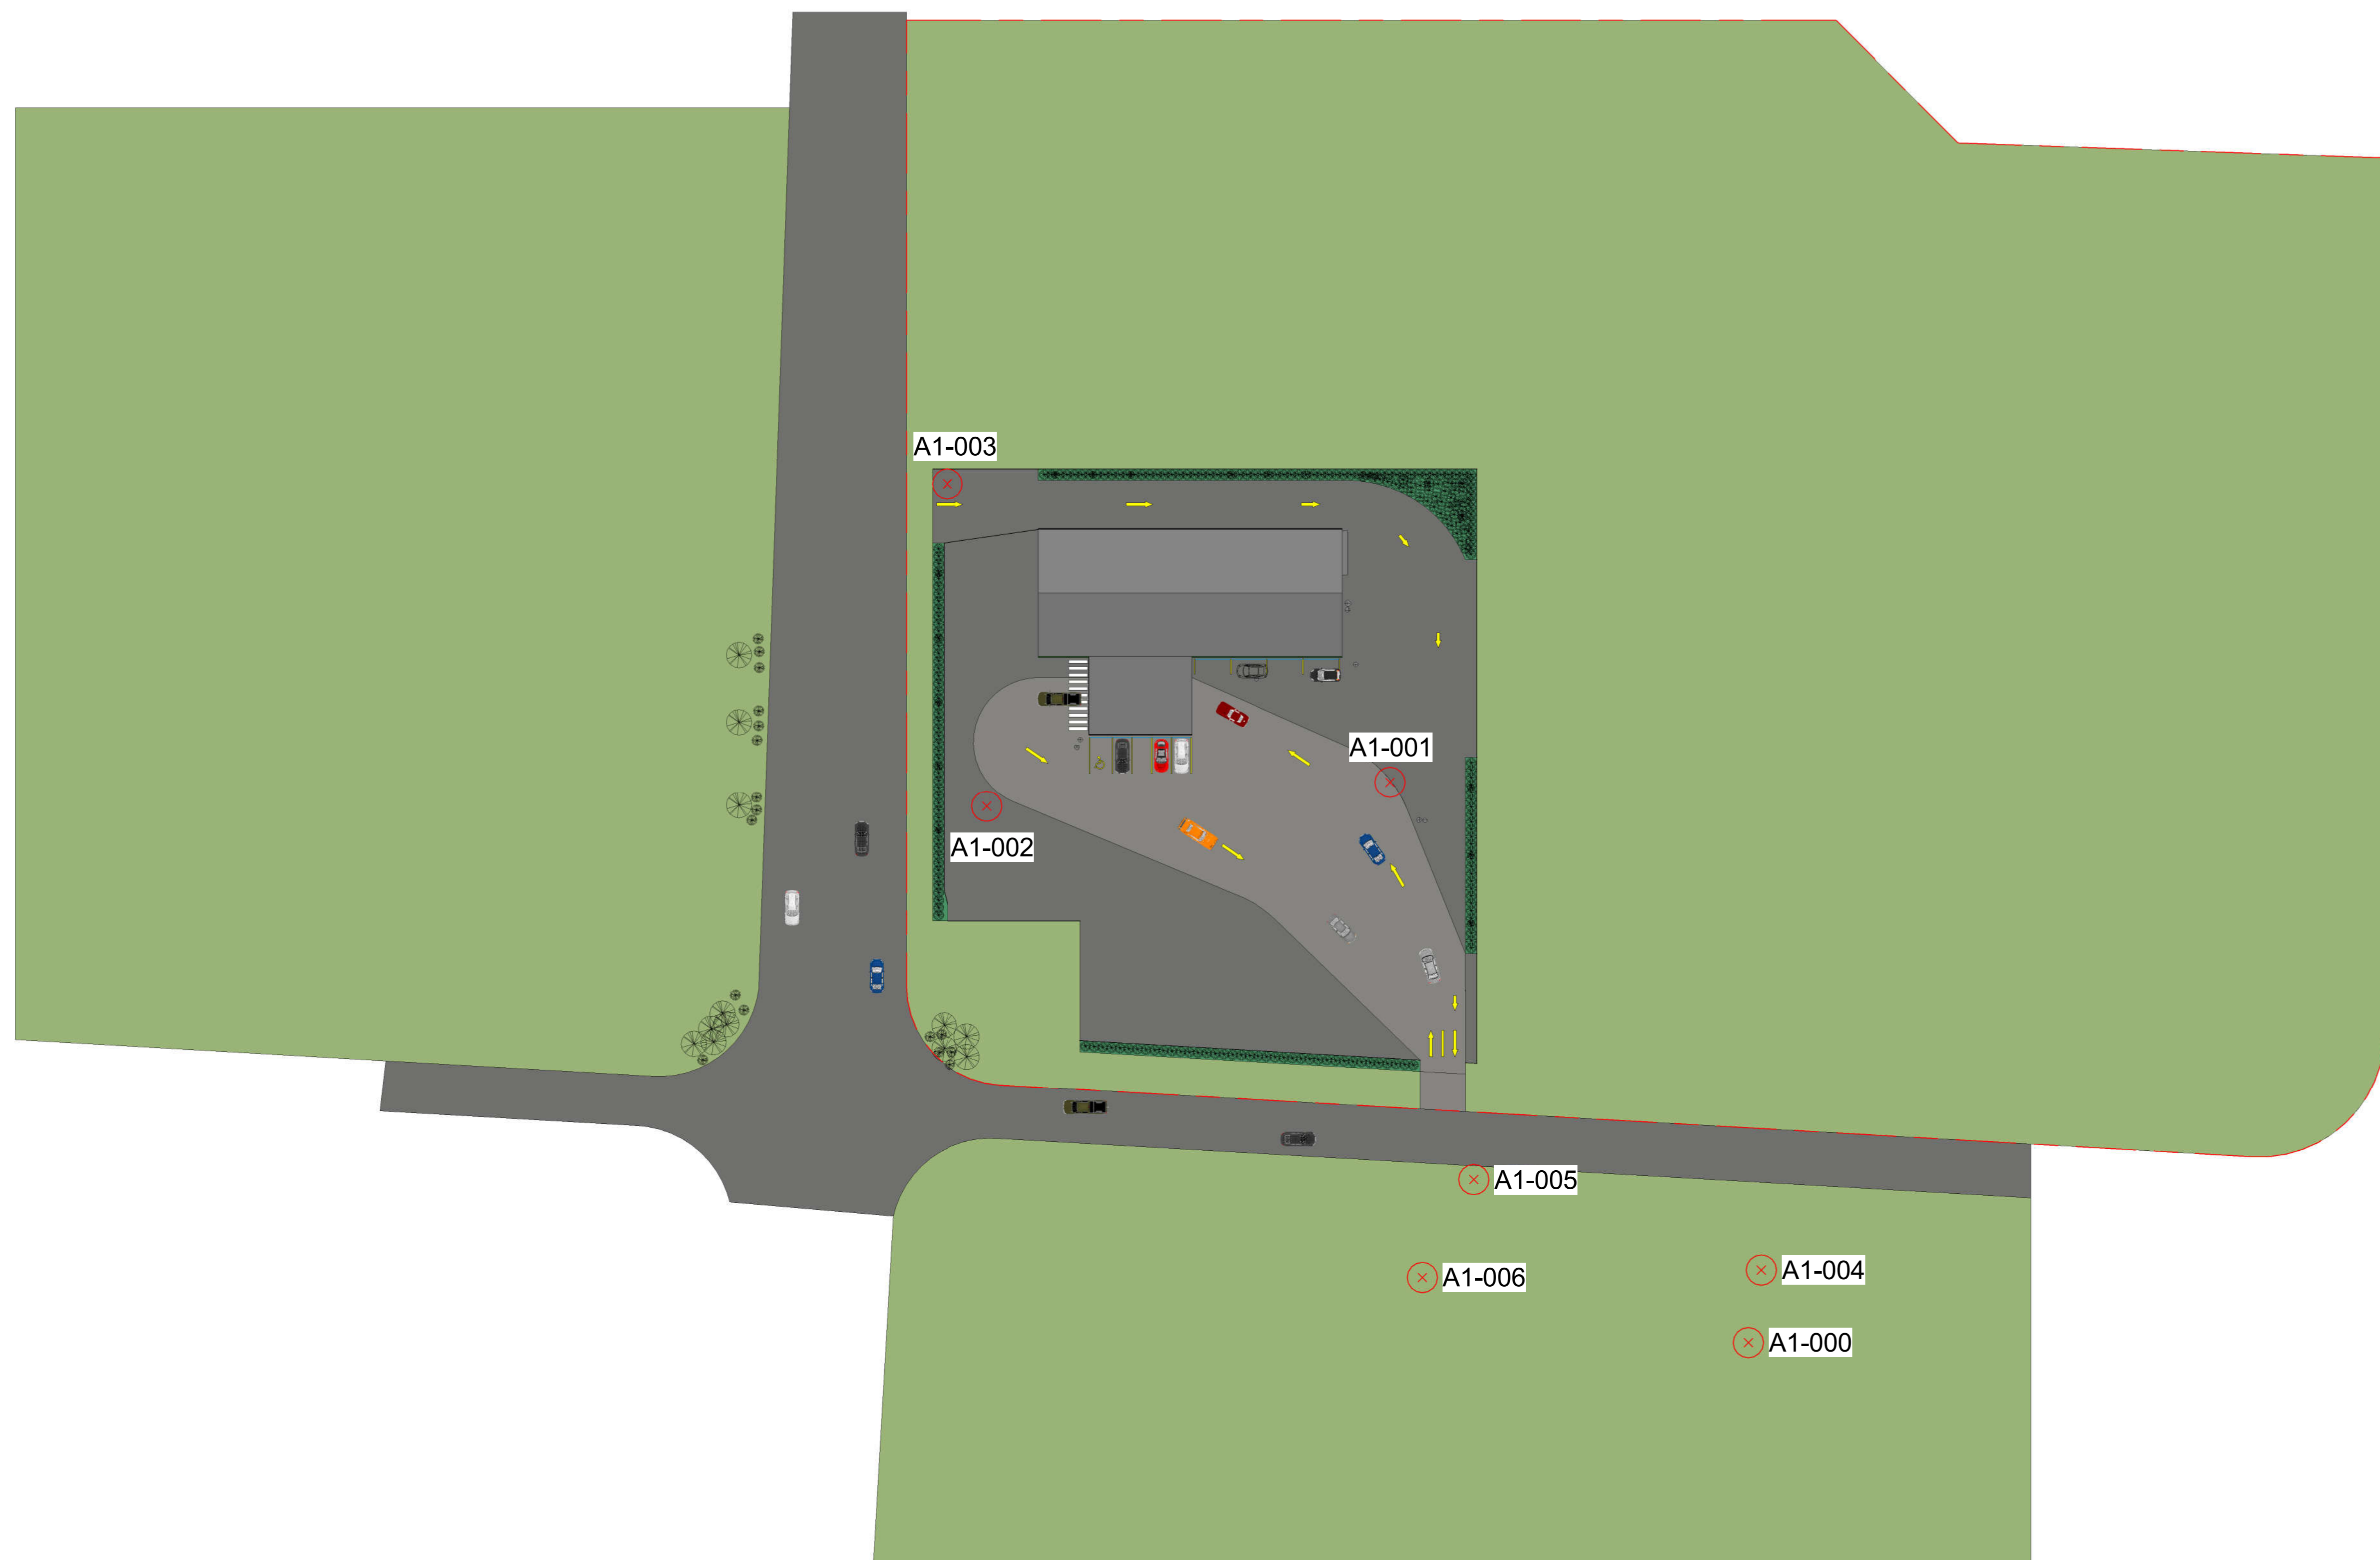

LEGEND:  
⊗ CAMERA VIEWPOINT

1 SITE DEVELOPMENT PLAN  
1 : 500

TITLE:  
FARM SOURCE-SITE  
DEVELOPMENT PLAN  
A1-007