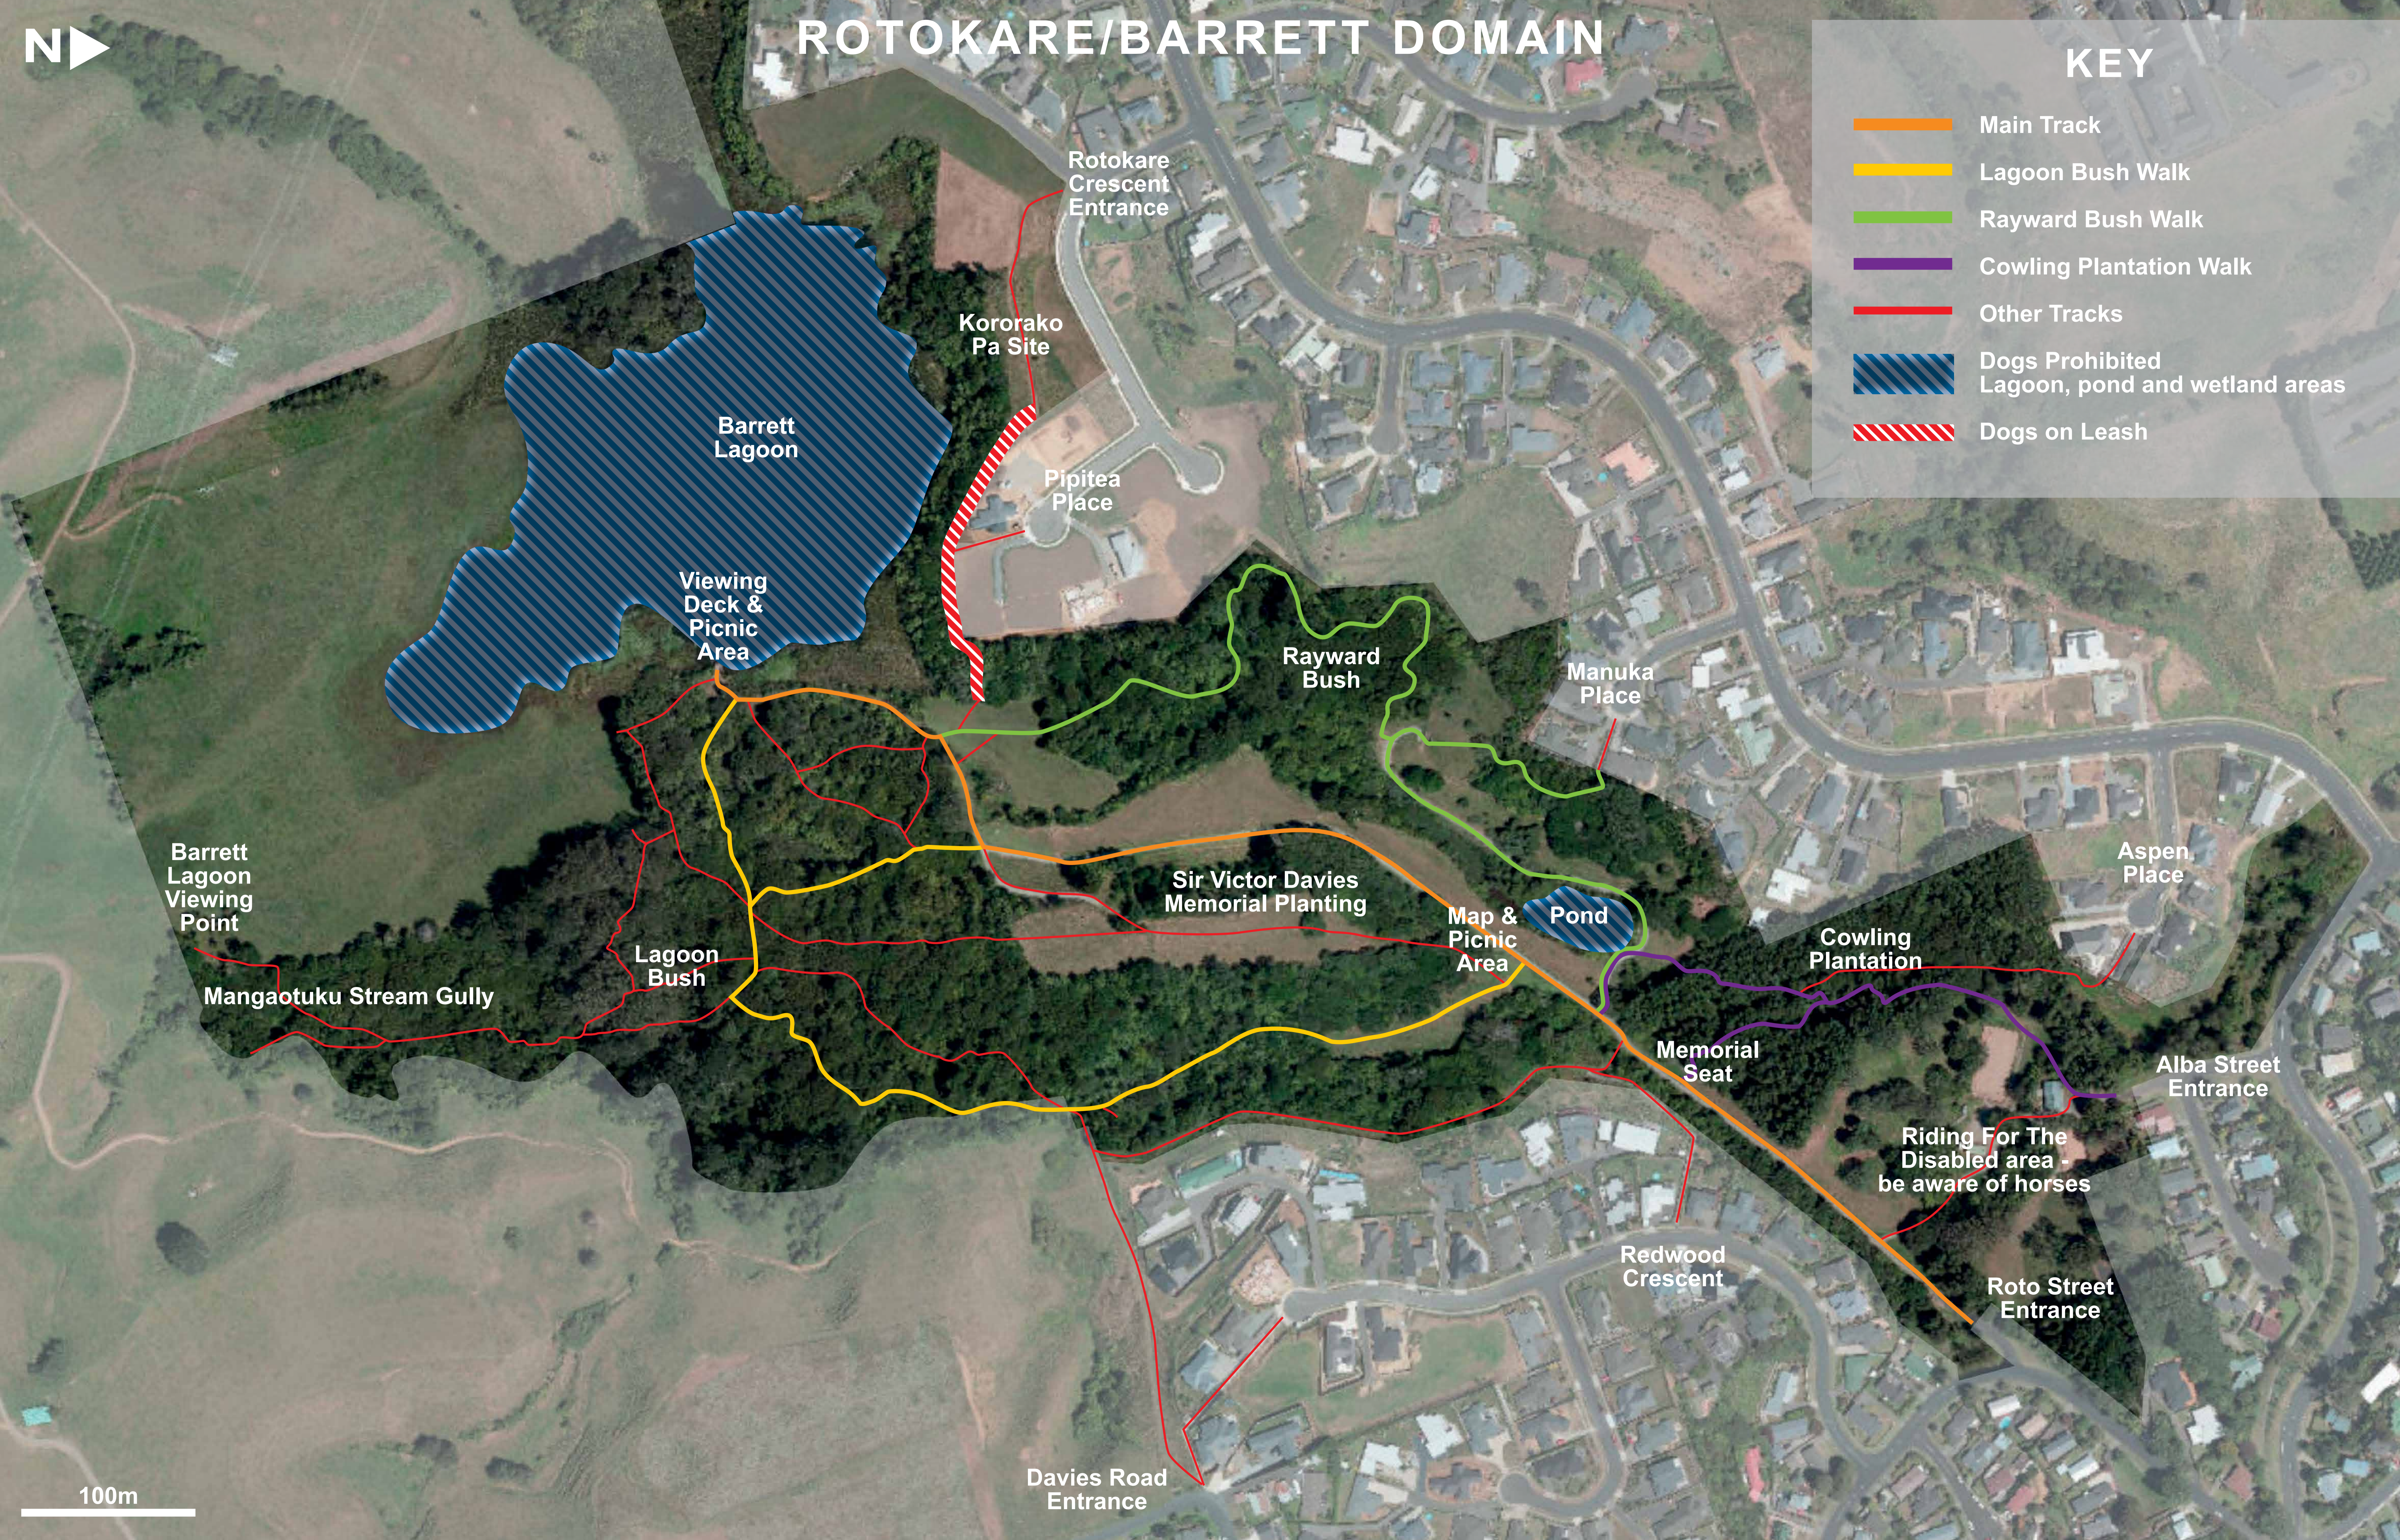

# ROKOKARE/BARRETT DOMAIN

## KEY

-  Main Track
-  Lagoon Bush Walk
-  Rayward Bush Walk
-  Cowling Plantation Walk
-  Other Tracks
-  Dogs Prohibited  
Lagoon, pond and wetland areas
-  Dogs on Leash

100m