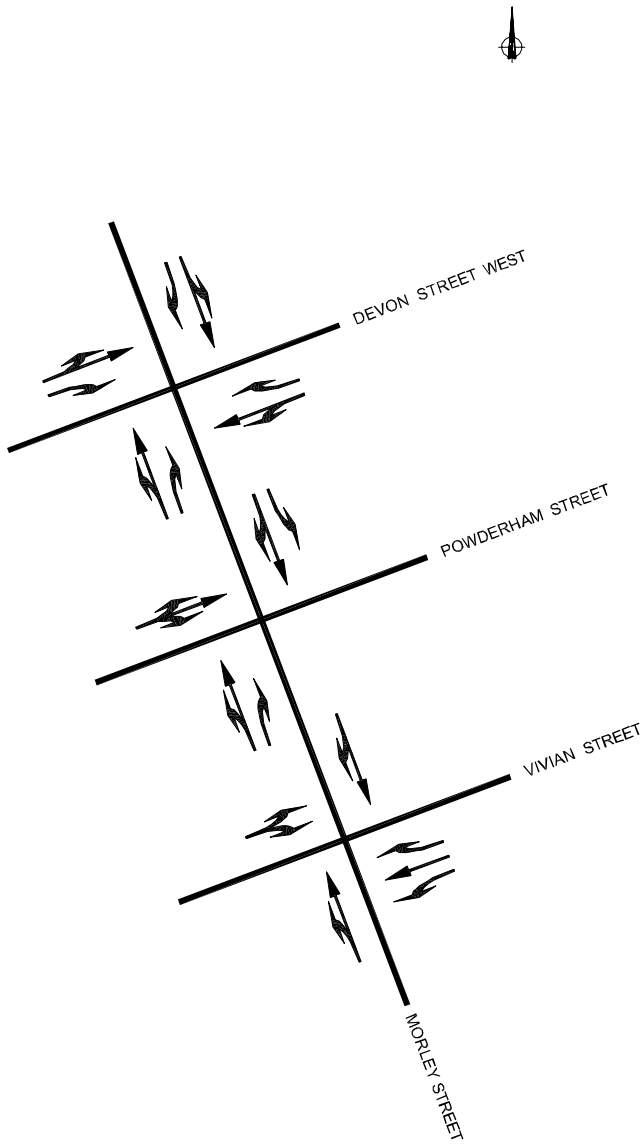

ACAD:8886W1/ES8

EXISTING LAYOUT

FUTURE OPTION

MORLEY STREET / VIVIAN STREET INTERSECTION SIGNAL OPTIONS